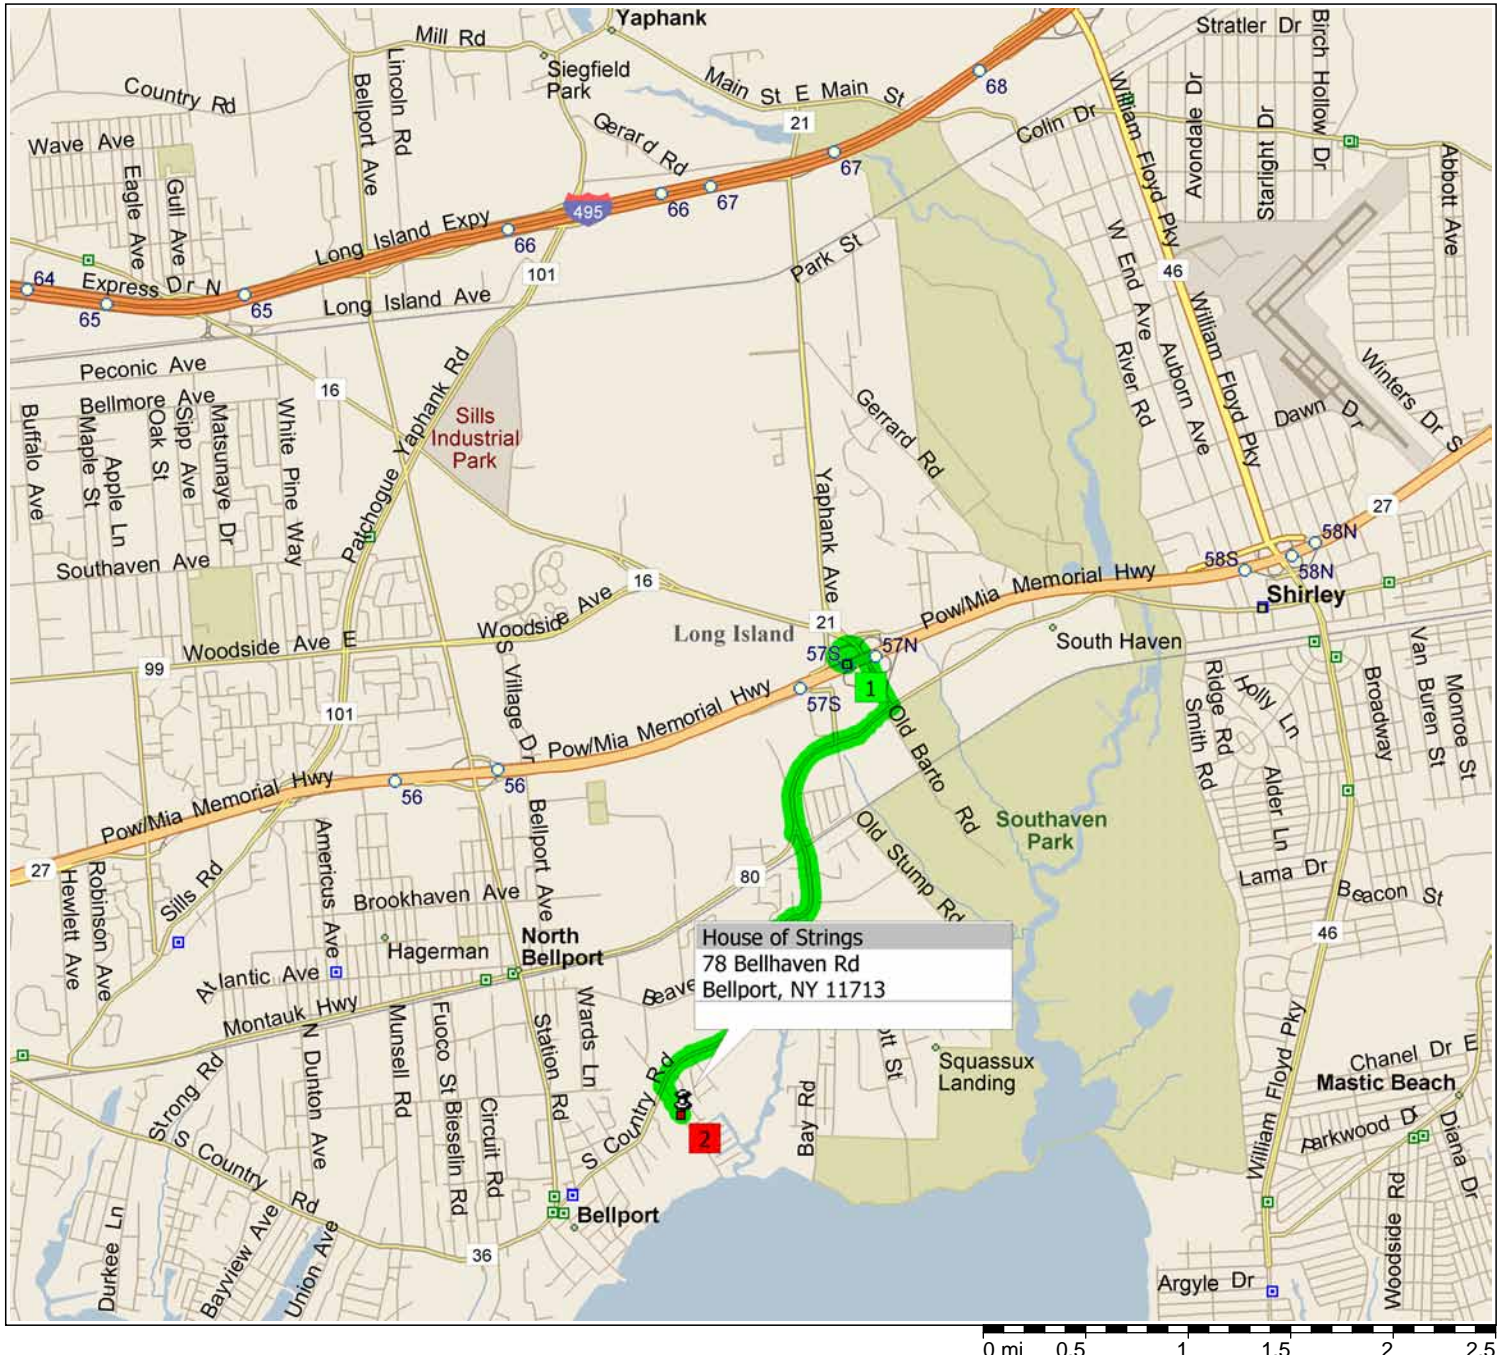

Map to House of Strings from Montauk Hwy exit 57S

Copyright © 1988-2005 Microsoft Corp. and/or its suppliers. All rights reserved. <http://www.microsoft.com/streets/>
© 2004 NAVTEQ. All rights reserved. This data includes information taken with permission from Canadian authorities © Her Majesty the Queen in Right of Canada. © Copyright 2004 by TeleAtlas North America, Inc. All rights reserved.